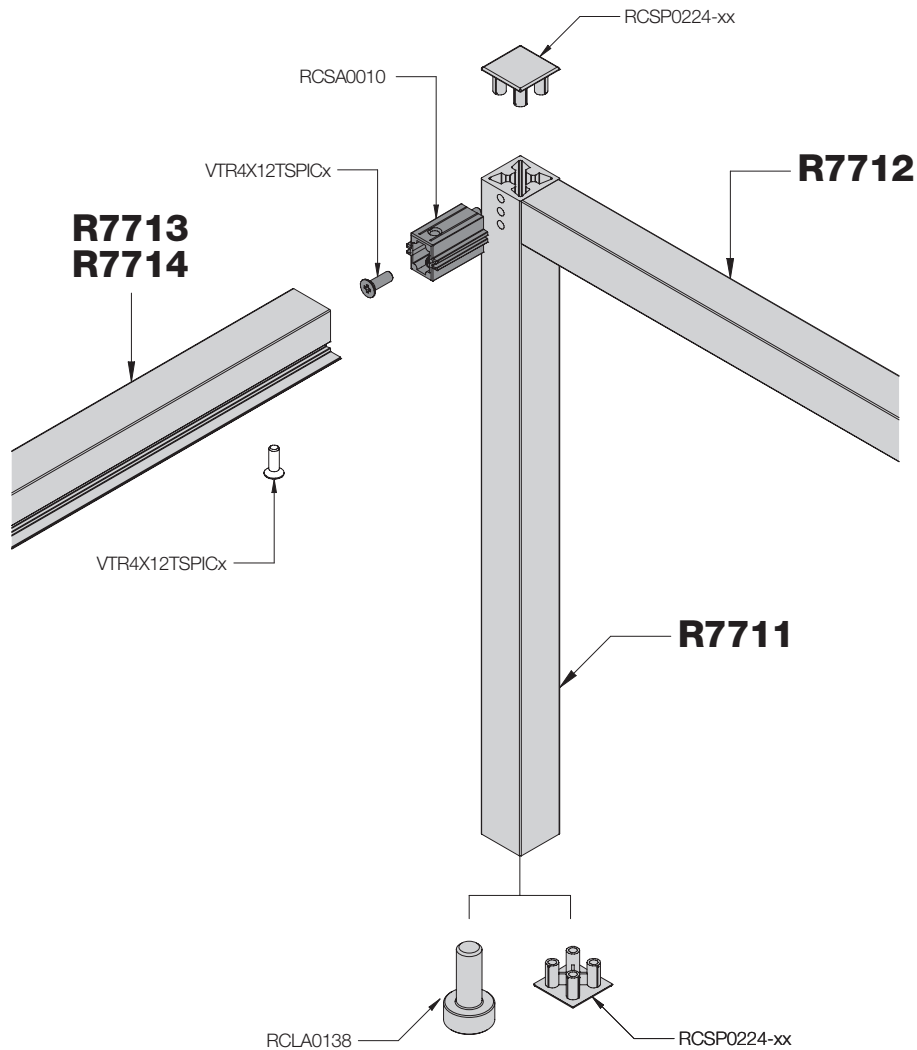

PROFILO 20X20 PROFILE 20X20

PROFILO 20X20 IN ALLUMINIO
20X20 ALUMINIUM PROFILE

R7712

Traverso semplice
Simple crossbeam

R7713

Traverso per vetro
sp. 4 mm o sp. 6 mm
Crossbeam for glass
th. 4 mm or th 6 mm

R7713

Traverso per pannello in legno
sp. da 8 mm a 19 mm con
canale
Crossbeam for wooden panel
th. from 8 mm to 19 mm

R7714

Traverso per pannello in legno
sp. 18/19 mm
Crossbeam for wooden panel
th. 18/19 mm