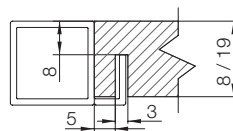

PROFILO 20X20 PROFILE 20X20

PROFILO 20X20 IN ALLUMINIO
20X20 ALUMINIUM PROFILE

R7712

Traverso semplice
Simple crossbeam

R7713

Traverso per vetro
sp. 4 mm o sp. 6 mm
Crossbeam for glass
th. 4 mm or th 6 mm

R7713

Traverso per pannello in legno
sp. da 8 mm a 19 mm con
canale
Crossbeam for wooden panel
th. from 8 mm to 19 mm

R7714

Traverso per pannello in legno
sp. 18/19 mm
Crossbeam for wooden panel
th. 18/19 mm