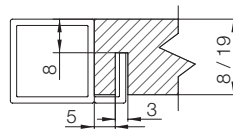

PROFILO 20X20 PROFILE 20X20

PROFILO 20X20 IN ALLUMINIO
20X20 ALUMINIUM PROFILE

R7712

Traverso semplice
Simple crossbeam

R7713

Traverso per vetro
sp. 4 mm o sp. 6 mm
Crossbeam for glass
th. 4 mm or th 6 mm

R7713

Traverso per pannello in legno
sp. da 8 mm a 19 mm con
canale
Crossbeam for wooden panel
th. from 8 mm to 19 mm

R7714

Traverso per pannello in legno
sp. 18/19 mm
Crossbeam for wooden panel
th. 18/19 mm