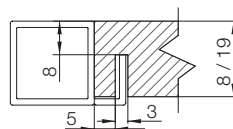

PROFILO 20X20 PROFILE 20X20

PROFILO 20X20 IN ALLUMINIO
20X20 ALUMINIUM PROFILE

R7712

Traverso semplice
Simple crossbeam

R7713

Traverso per vetro
sp. 4 mm o sp. 6 mm
Crossbeam for glass
th. 4 mm or th 6 mm

R7713

Traverso per pannello in legno
sp. da 8 mm a 19 mm con
canale
Crossbeam for wooden panel
th. from 8 mm to 19 mm

R7714

Traverso per pannello in legno
sp. 18/19 mm
Crossbeam for wooden panel
th. 18/19 mm