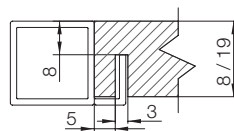

**PROFILO 20X20** PROFILE 20X20

**PROFILO 20X20 IN ALLUMINIO**  
20X20 ALUMINIUM PROFILE

**R7712**

Traverso semplice  
Simple crossbeam

**R7713**

Traverso per vetro  
sp. 4 mm o sp. 6 mm  
Crossbeam for glass  
th. 4 mm or th 6 mm

**R7713**

Traverso per pannello in legno  
sp. da 8 mm a 19 mm con  
canale  
Crossbeam for wooden panel  
th. from 8 mm to 19 mm

**R7714**

Traverso per pannello in legno  
sp. 18/19 mm  
Crossbeam for wooden panel  
th. 18/19 mm