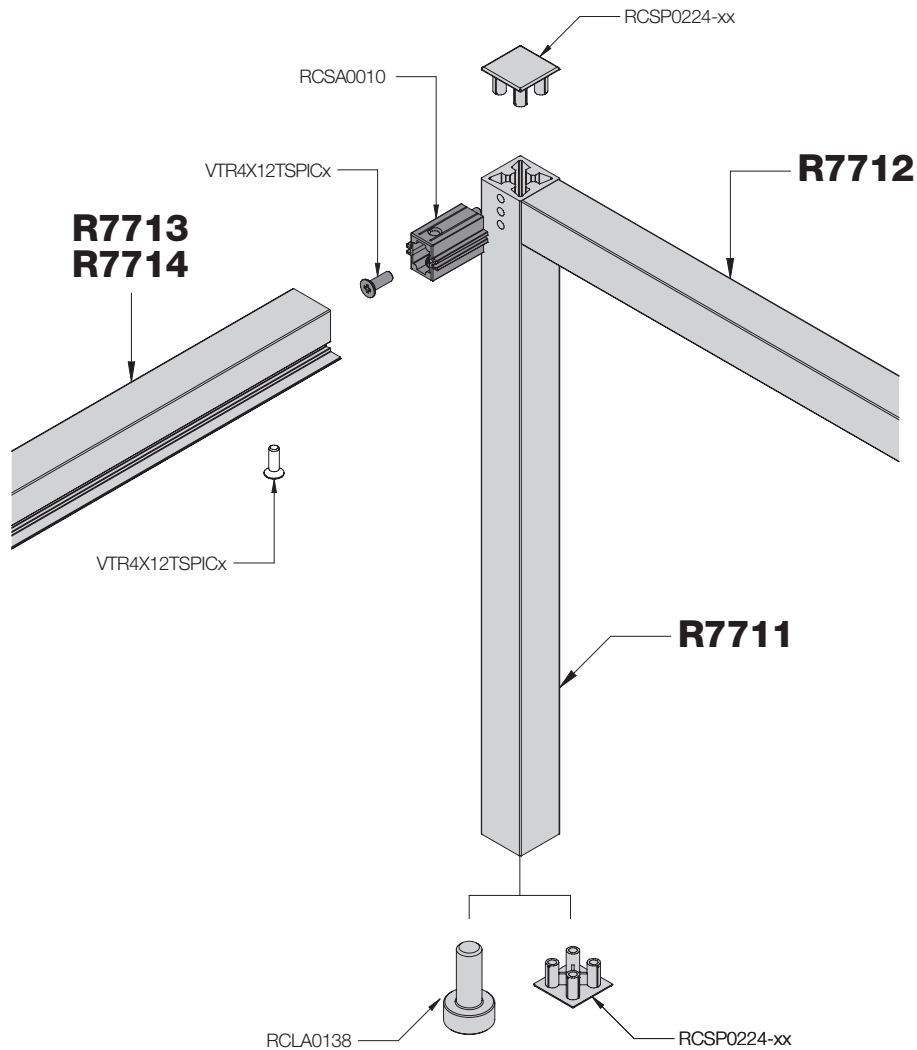

**PROFILO 20X20** PROFILE 20X20

**PROFILO 20X20 IN ALLUMINIO**  
20X20 ALUMINIUM PROFILE

**R7712**

Traverso semplice  
Simple crossbeam

**R7713**

Traverso per vetro  
sp. 4 mm o sp. 6 mm  
Crossbeam for glass  
th. 4 mm or th 6 mm

**R7713**

Traverso per pannello in legno  
sp. da 8 mm a 19 mm con  
canale  
Crossbeam for wooden panel  
th. from 8 mm to 19 mm

**R7714**

Traverso per pannello in legno  
sp. 18/19 mm  
Crossbeam for wooden panel  
th. 18/19 mm