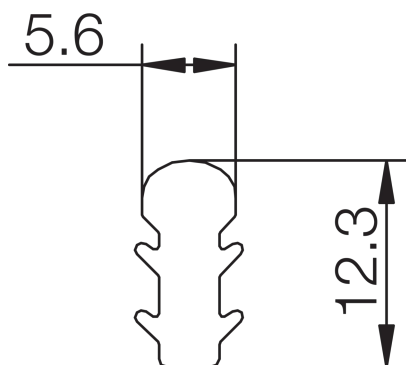

PROFILO 20X20 PROFILE 20X20**RCEP0039-01**

Guarnizione opalina per profilo 7713 specifica per vetro sp. 6 mm.

Opaline gasket for profile 7713 specifically for glass 6 mm thick

Code	L (mm)	min. order (Mt)	qty/box (No)	Kg/box
RCEP0039-01	- x -	-	-	-

Venduta a bobina (1 bobina = 100 ml)

Sold in coil (1 coil = 100 ml)